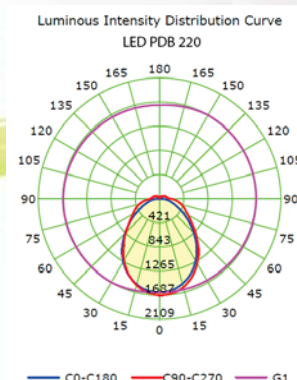

UGR Table

Reflectance:										
Ceiling (cavity)	0.7	0.7	0.5	0.5	0.3	0.7	0.7	0.5	0.5	0.3
Wall	0.5	0.3	0.5	0.3	0.3	0.5	0.3	0.5	0.3	0.3
Reference plane	0.2	0.2	0.2	0.2	0.2	0.2	0.2	0.2	0.2	0.2
Room dimensions	Viewed crosswise					Viewed endwise				
X=2H Y=2H	9.3	10.7	9.8	11.2	11.7	9.3	10.7	9.8	11.2	11.7
3H	10.8	12.1	11.3	12.6	13.1	11.3	12.6	11.8	13.0	13.6
4H	11.4	12.7	12.0	13.2	13.7	12.2	13.4	12.7	13.9	14.5
6H	12.0	13.1	12.5	13.6	14.2	13.1	14.2	13.6	14.7	15.3
8H	12.2	13.3	12.7	13.8	14.4	13.5	14.5	14.0	15.1	15.6
12H	12.3	13.4	12.9	13.9	14.5	13.8	14.9	14.3	15.4	16.0
X=4H Y=2H	9.7	11.0	10.2	11.4	12.0	9.8	11.0	10.3	11.5	12.1
3H	11.4	12.5	12.0	13.0	13.6	12.0	13.0	12.5	13.6	14.1
4H	12.2	13.2	12.8	13.7	14.3	13.1	14.0	13.6	14.6	15.2
6H	12.9	13.7	13.5	14.3	14.9	14.1	15.0	14.7	15.5	16.2
8H	13.2	13.9	13.7	14.5	15.1	14.6	15.4	15.2	16.0	16.6
12H	13.4	14.1	14.0	14.7	15.3	15.1	15.8	15.6	16.4	17.0
X=8H Y=4H	12.6	13.3	13.1	13.9	14.5	13.4	14.2	13.9	14.7	15.4
6H	13.3	14.0	14.0	14.6	15.3	14.6	15.3	15.2	15.9	16.5
8H	13.7	14.3	14.3	14.9	15.6	15.2	15.8	15.8	16.4	17.1
12H	14.0	14.5	14.6	15.1	15.9	15.8	16.3	16.4	16.9	17.6
X=12H Y=4H	12.6	13.3	13.2	13.9	14.6	13.4	14.1	14.0	14.7	15.3
6H	13.5	14.1	14.1	14.7	15.4	14.7	15.3	15.3	15.9	16.5
8H	13.9	14.4	14.5	15.0	15.7	15.3	15.9	15.9	16.5	17.2

Calculate in accordance with CIE 190:2010